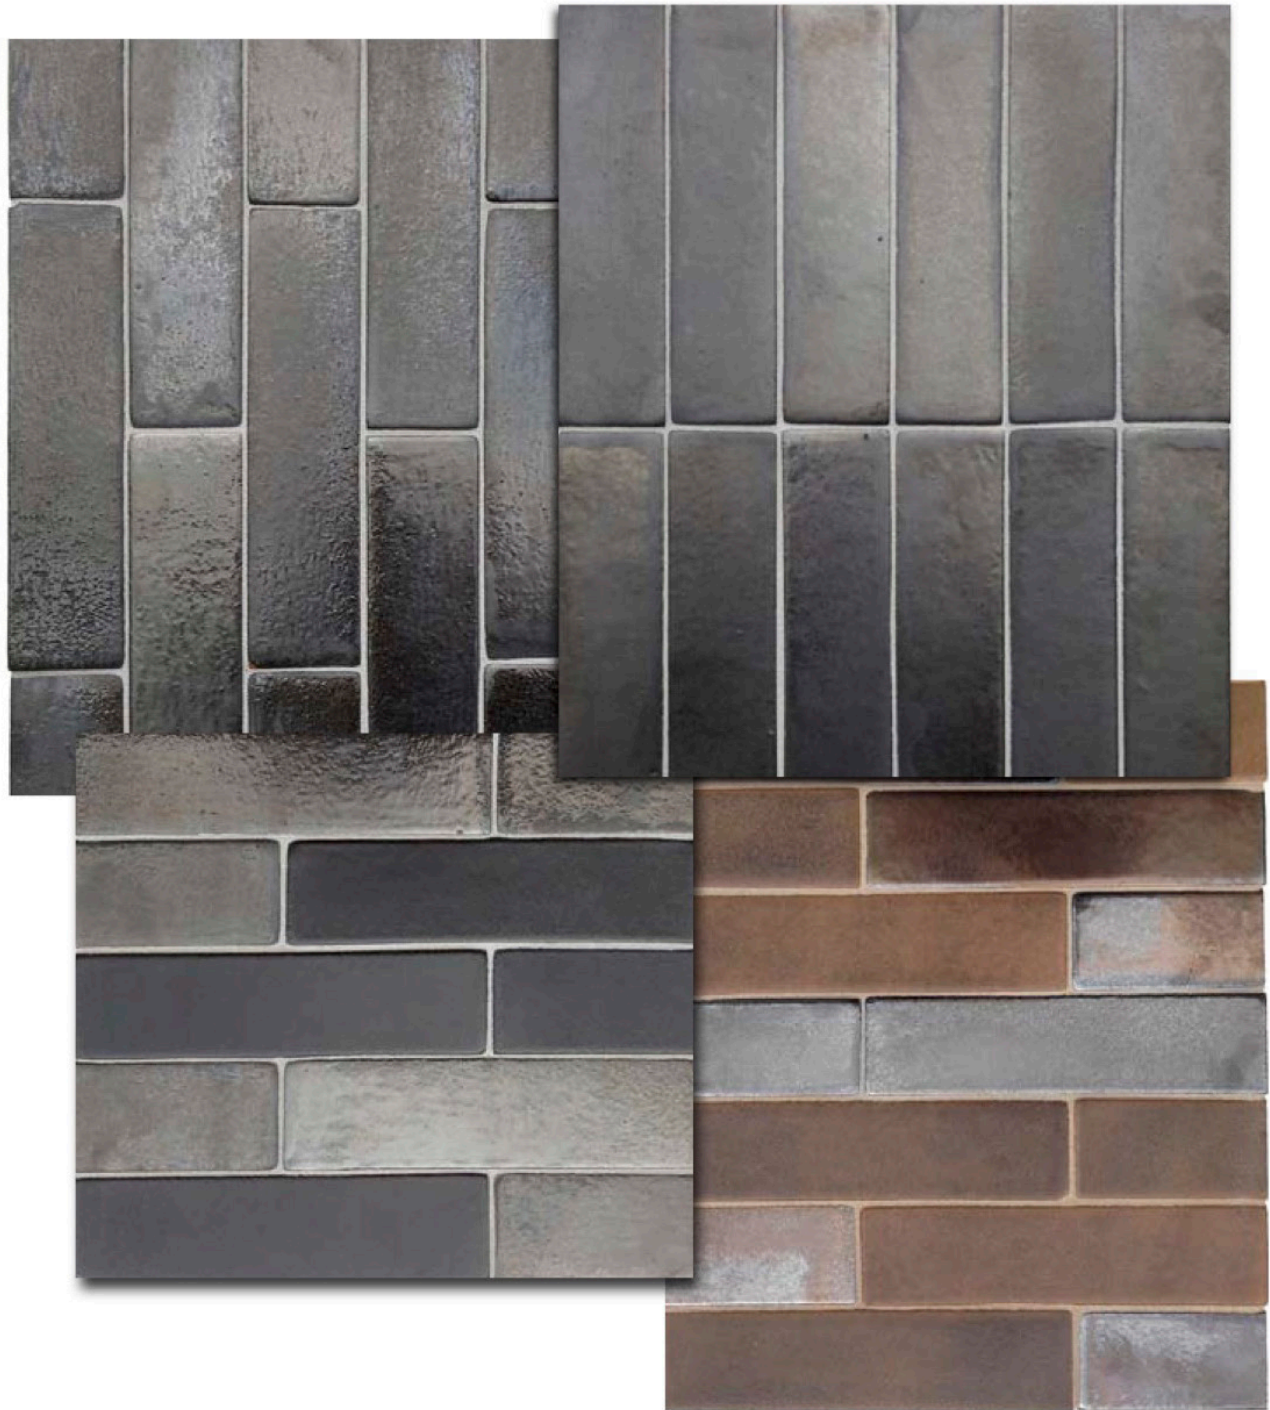

Christine Jacobs

office 212.564.9129

mobile 770.722.4533

chris@hudsontilesupply.com

Trim Sizes: 4"x4" and 2-1/4" x 8" Bullnose and Corners